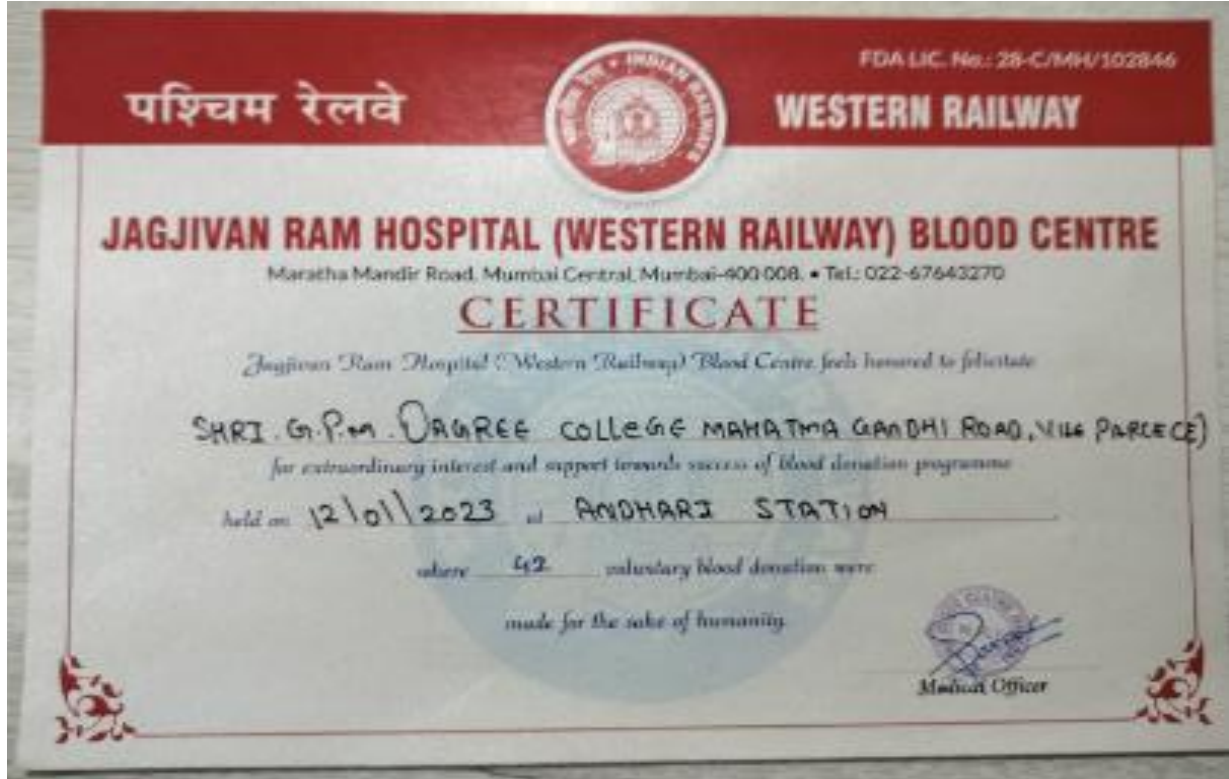

Smt. Shyampridevi Mishra Educational Trust's

SHRI G.P.M. DEGREE COLLEGE

Affiliated to University of Mumbai www.shrigpmcollegevileparle.org shrigpmvileparle@gmail.com

MG Road, Vile Parle (E), Mumbai - 400057. ☎ : 8928387200

Awards and Appreciation Certificates : NGO Jagjivan Ram Hospital (Western Railway) Blood Centre : Certificate of Felicitation

Atul Yadav
I/C Principal
Shri G.P.M. Degree College
M. G. Road, Vile Parle (E),
Mumbai-400057.