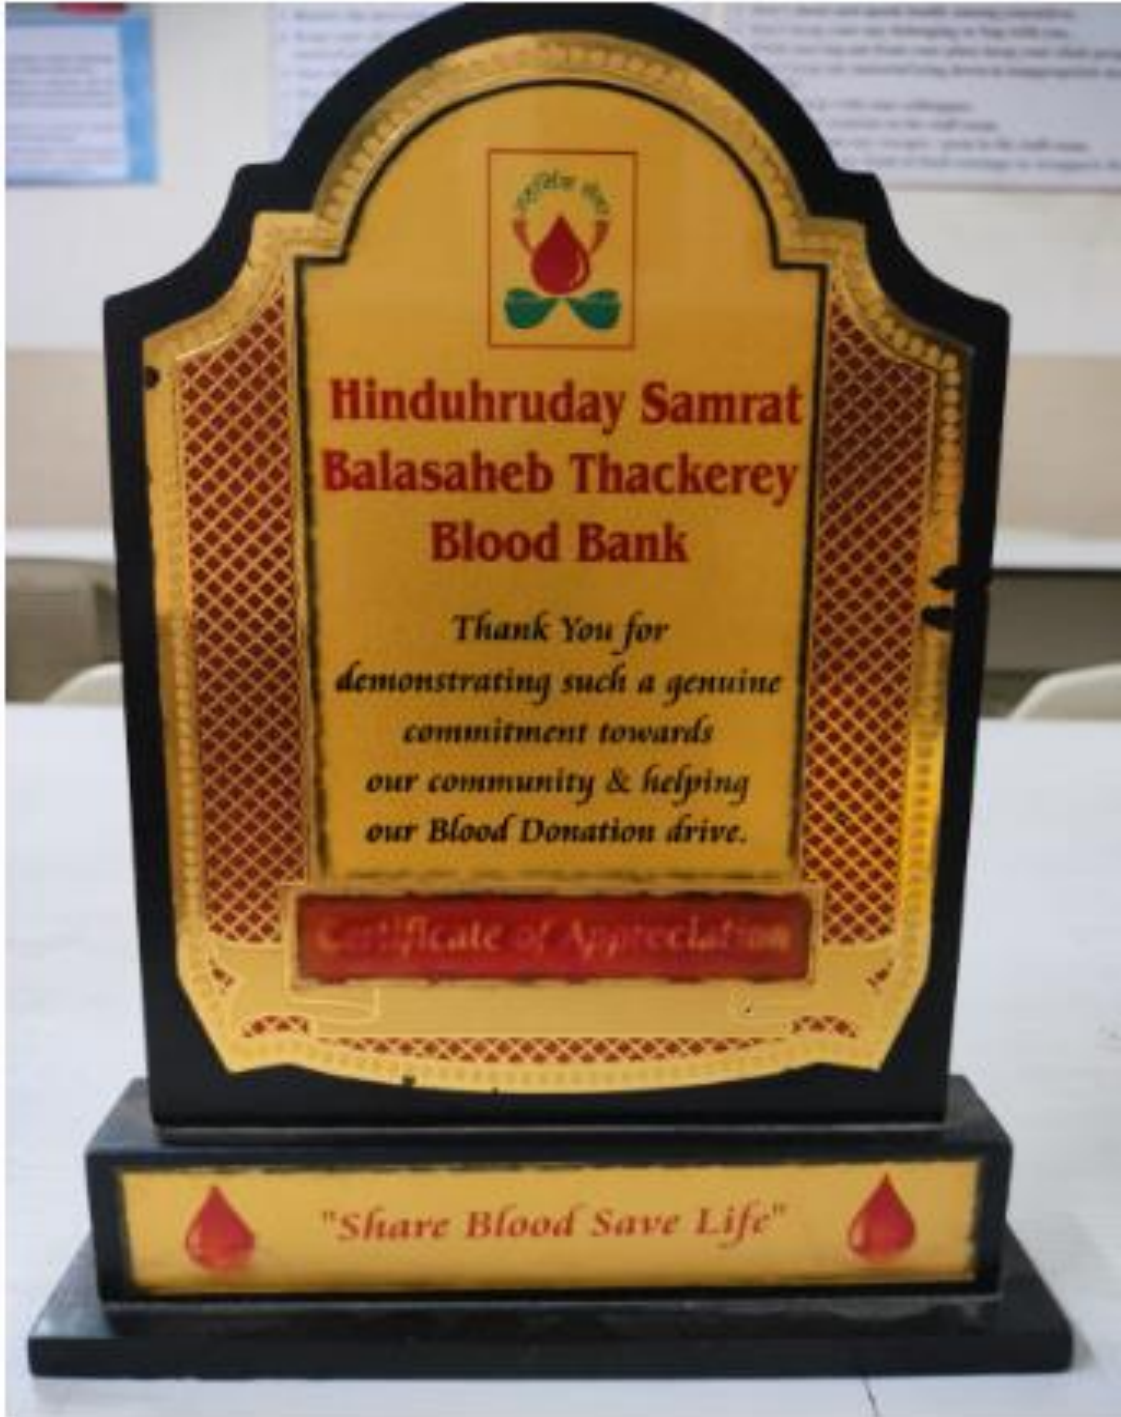

Smt. Shyampridevi Mishra Educational Trust's

SHRI G.P.M. DEGREE COLLEGE

Affiliated to University of Mumbai www.shrigpmcollegevileparle.org shrigpmvileparle@gmail.com

M.G. Road, Vile Parle (E), Mumbai - 400057.

☎ : 8928387200

Atul Jodan

I/C Principal
Shri G.P.M. Degree College
M. G. Road, Vile Parle (E),
Mumbai-400057.