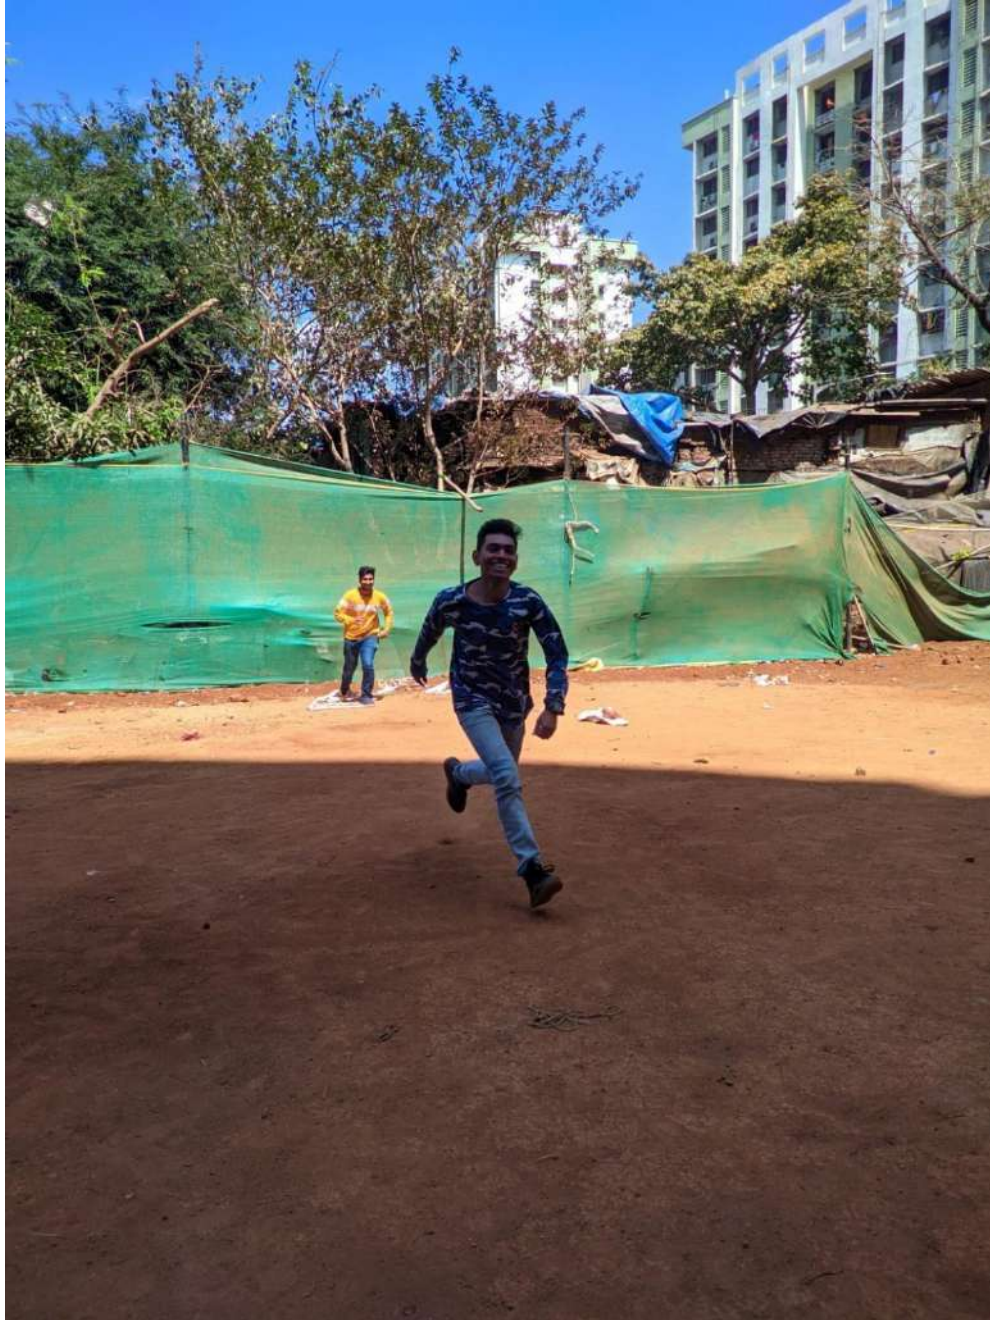

Smt. Snyampatidevi Mishra Educational Trust's

SHRI G.P.M. DEGREE COLLEGE

Affiliated to University of Mumbai www.shrigpmcollegevileparle.org shrigpmvileparle@gmail.com

M.G. Road, Vile Parle (E), Mumbai – 400057. ☎ : 8928387200

Atul Yadav

I/C Principal
Shri G.P.M. Degree College
M. G. Road, Vile Parle (E),
Mumbai-400057.