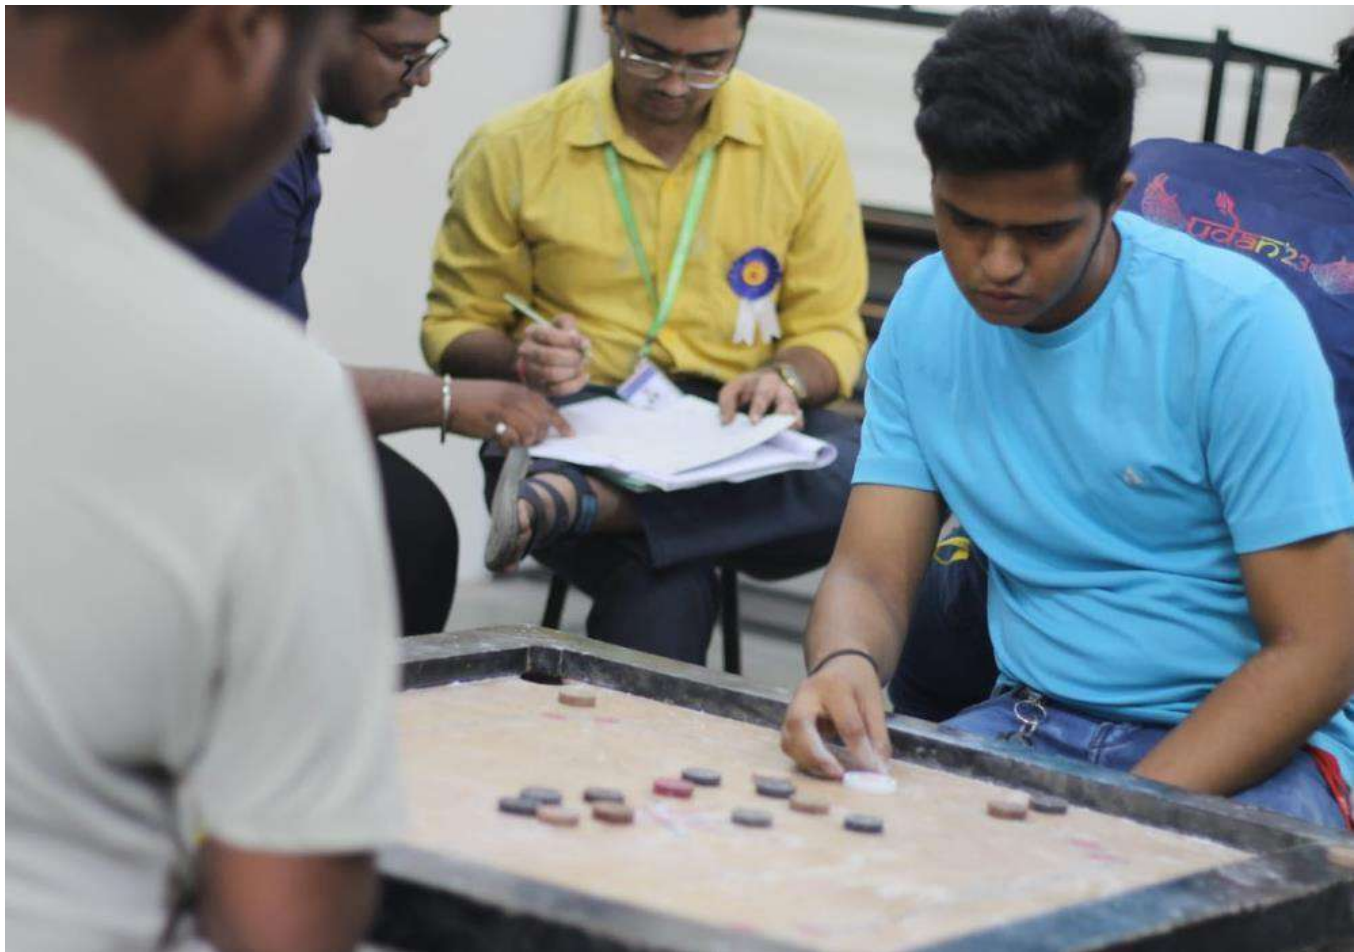

Smt. Shyamapadevi Mishra Educational Trust's

SHRI G.P.M. DEGREE COLLEGE

Affiliated to University of Mumbai www.shrigpmcollegevileparle.org shrigpmvileparle@gmail.com

MG Road, Vile Parle (E), Mumbai – 400057. ☎ : 8928387200

Atul Yadav

I/C Principal
Shri G.P.M. Degree College
M. G. Road, Vile Parle (E),
Mumbai-400057.